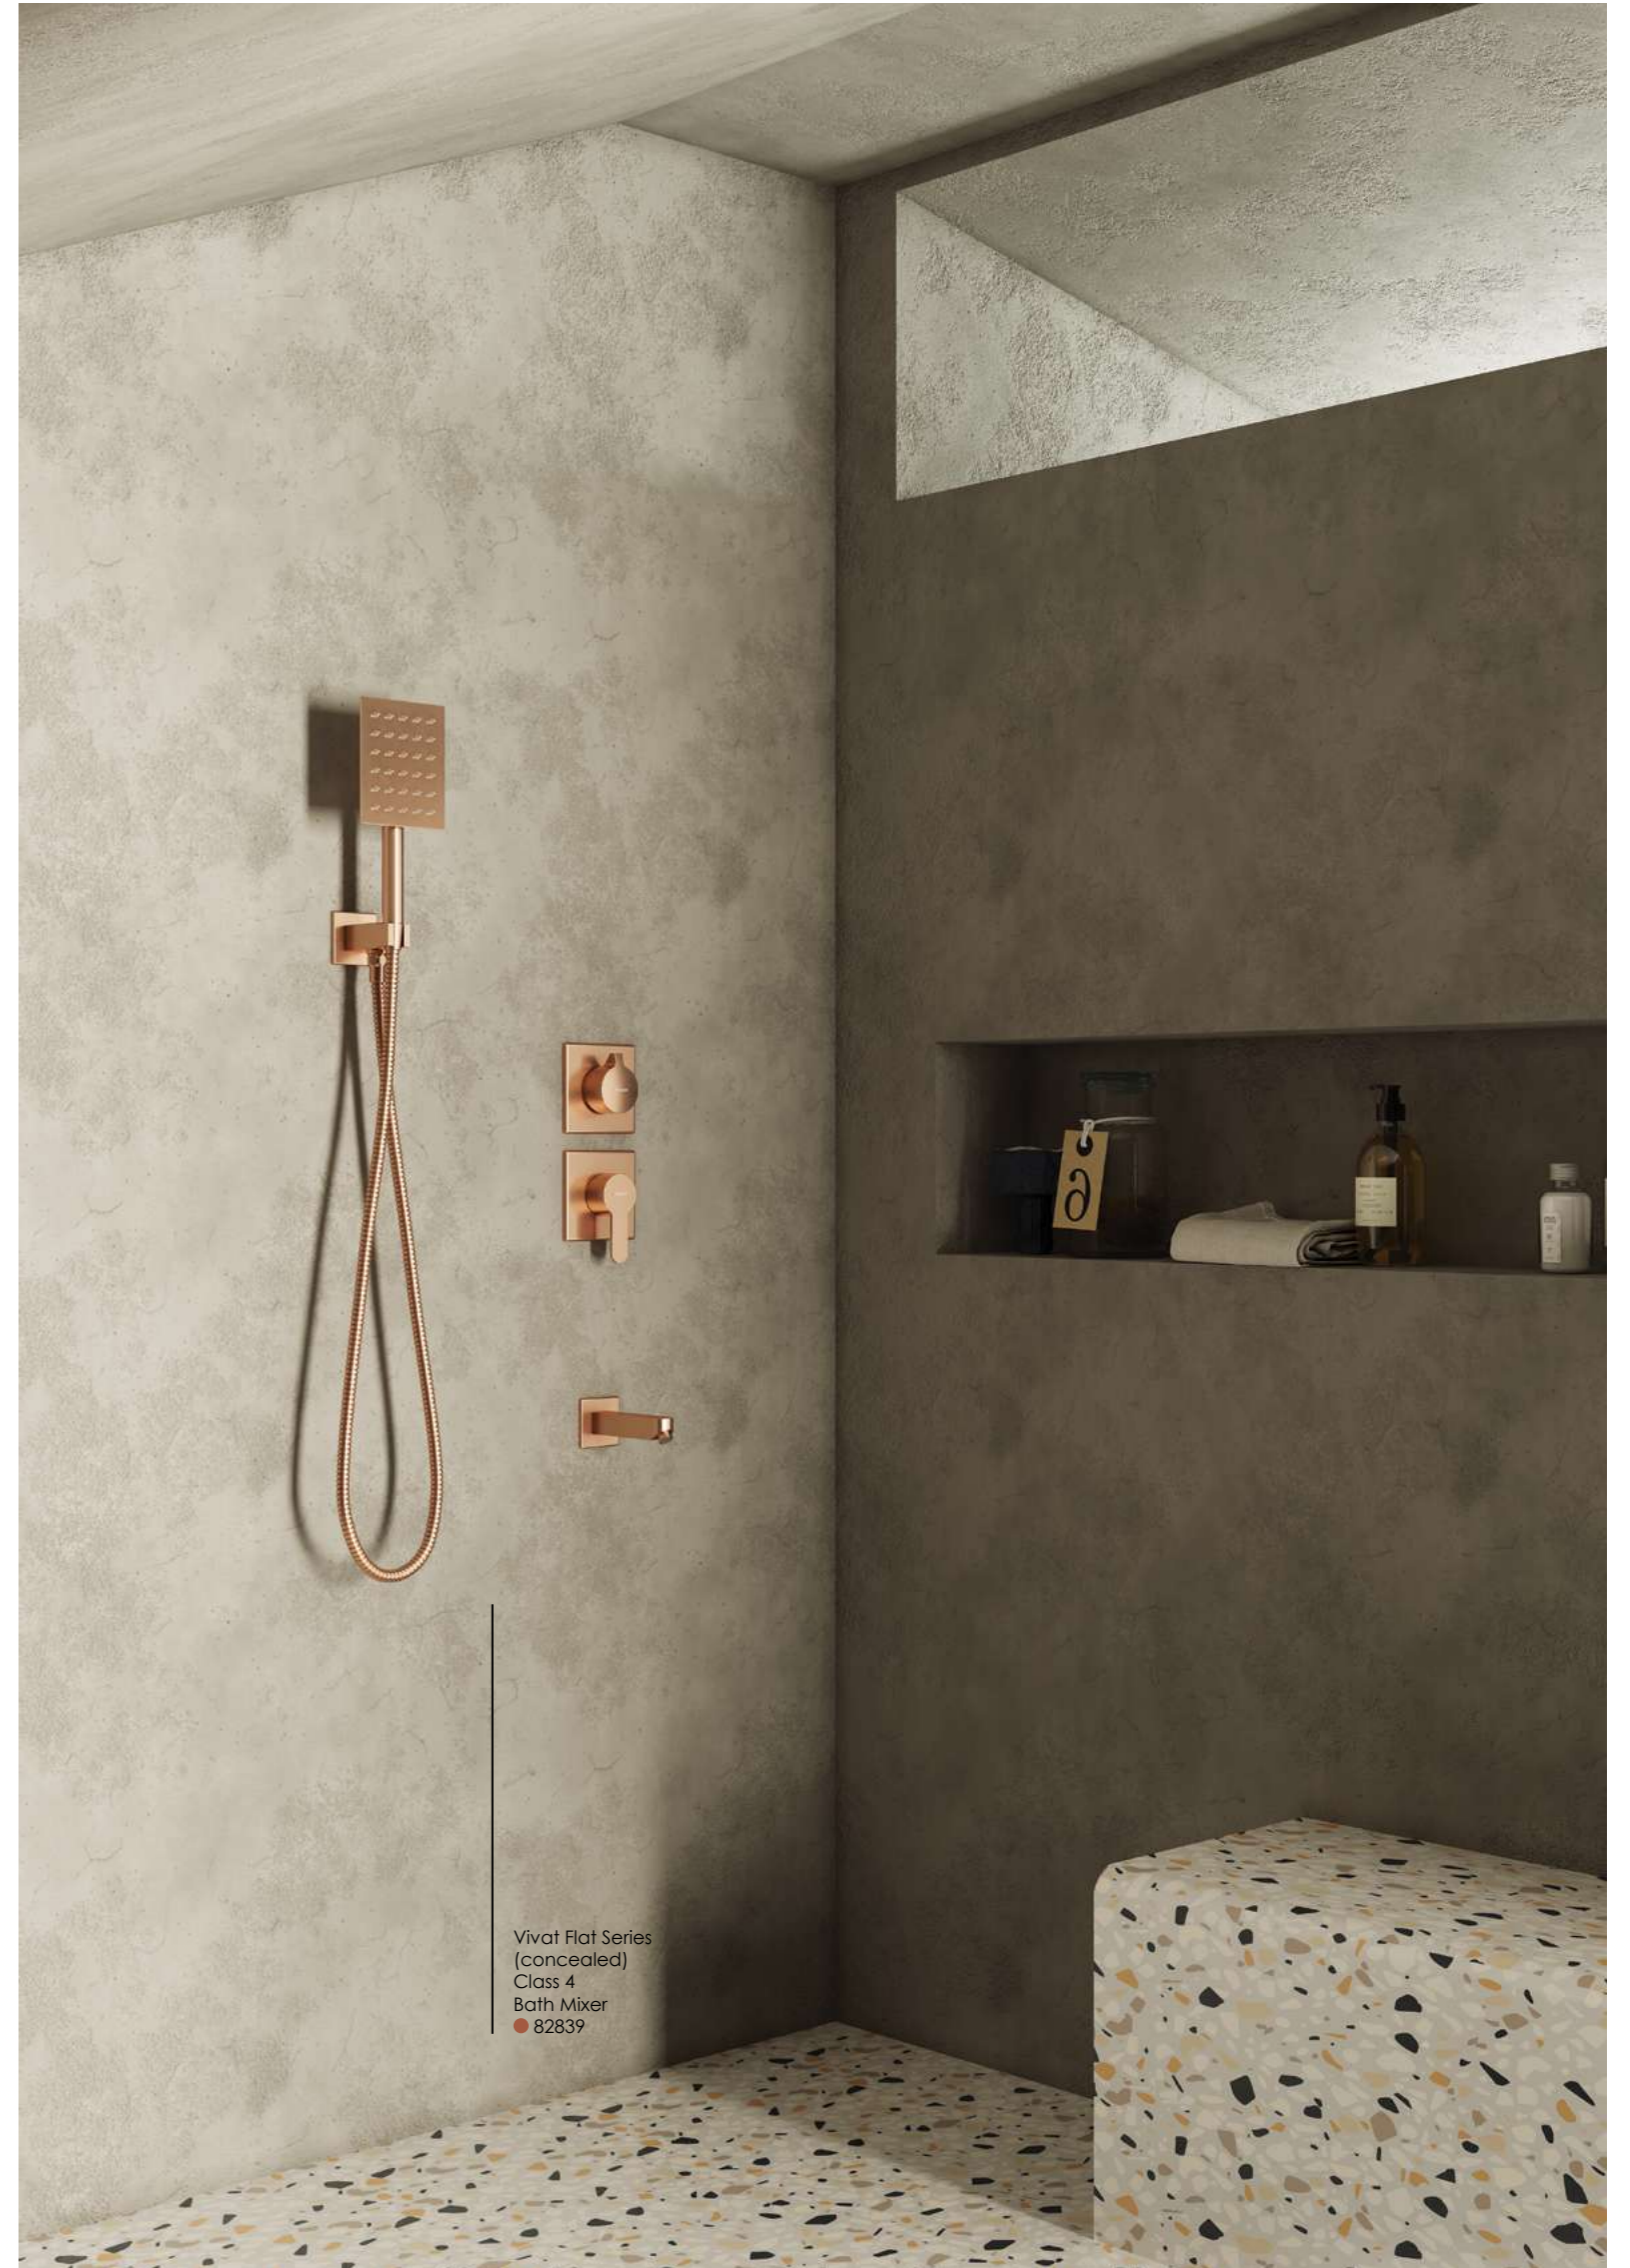

Vivat Flat
Class 4
Bath Mixer

Vivat Flat Series
(concealed)
Class 4
Bath Mixer
● 82839