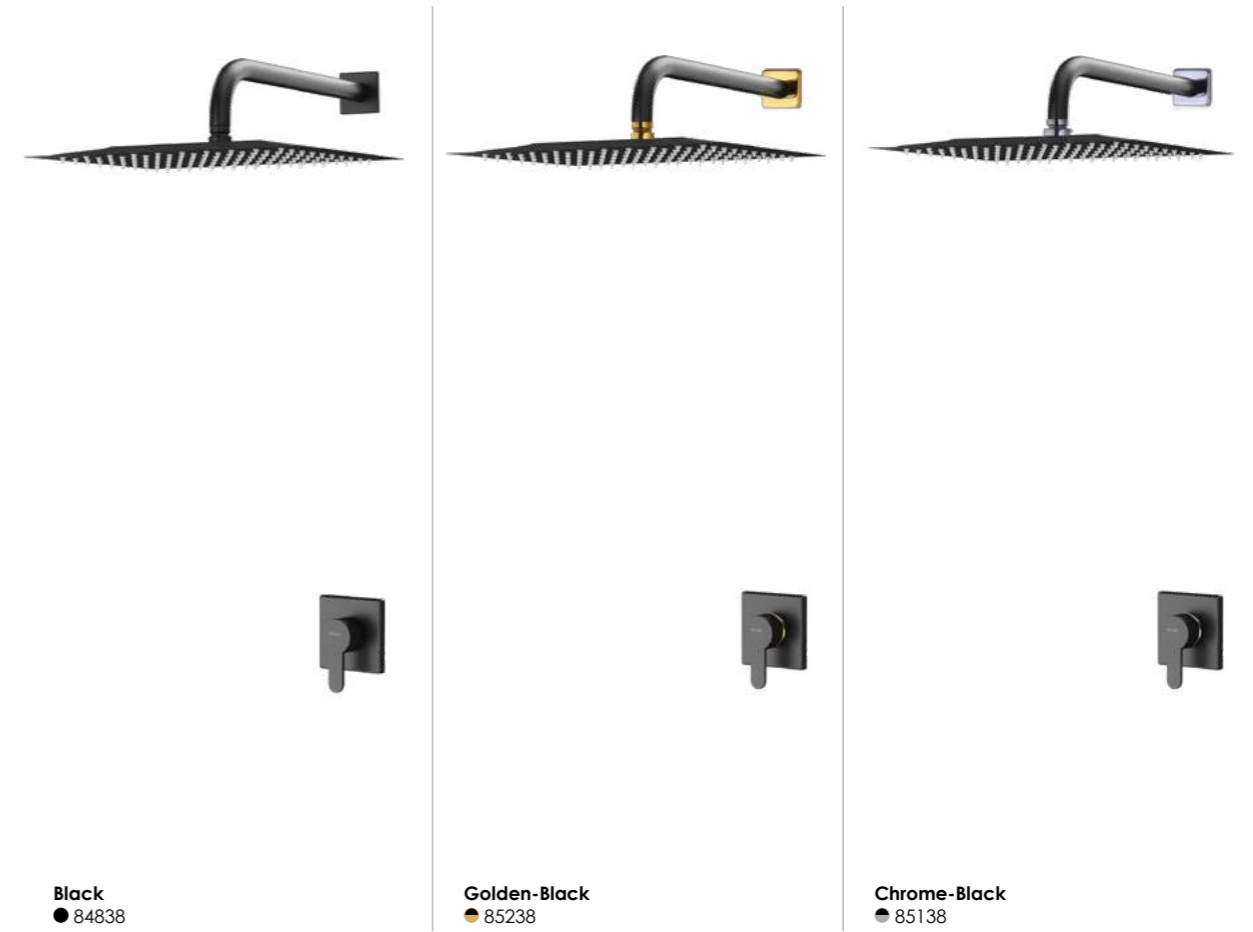

Vivat Flat Series
(concealed)
Class 3
Bath Mixer
● 82738

Vivat Flat Series
(concealed)
Class 3
Bath Mixer
● 82938

RASSAN

VIVAT FLAT COLLECTION

Vivat Flat
Class 3
Bath Mixer

Black
● 84838

Golden-Black
● 85238