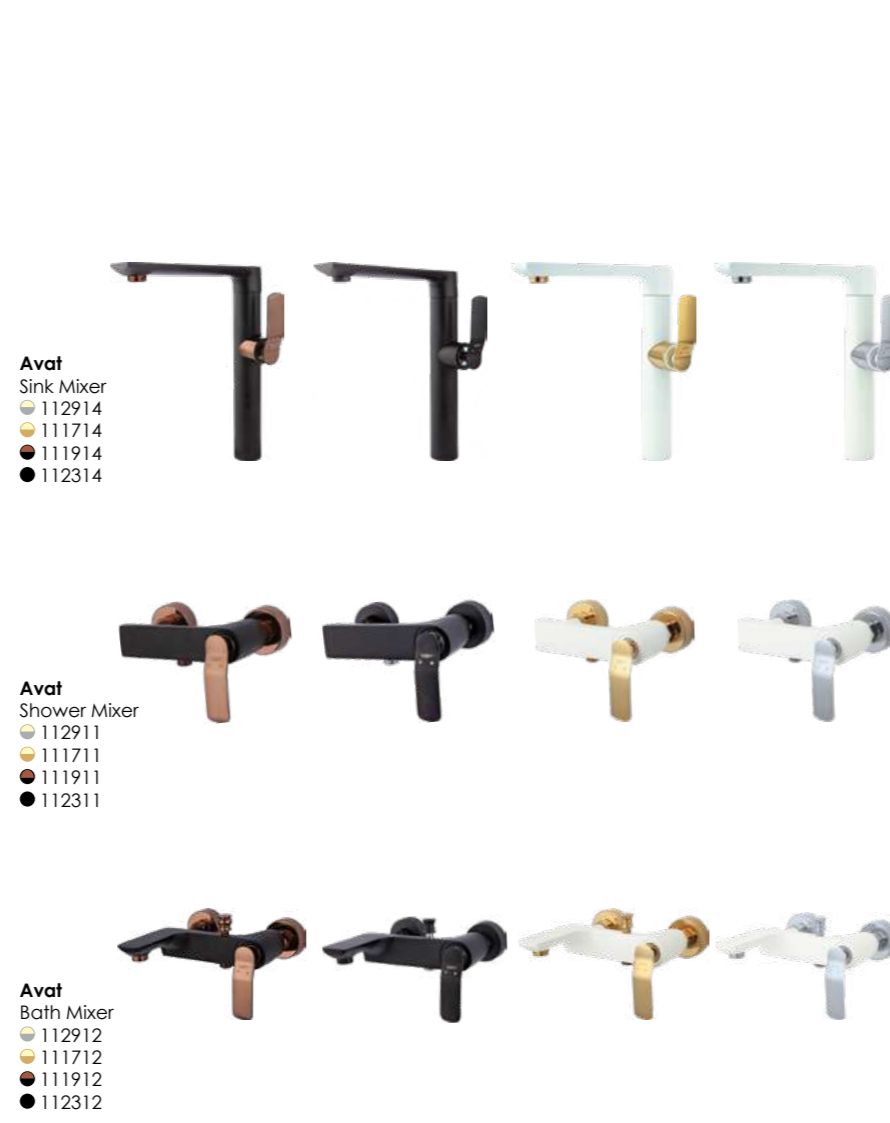

AVAT COLLECTION

ANITA COLLECTION

RASSAN

RASSAN